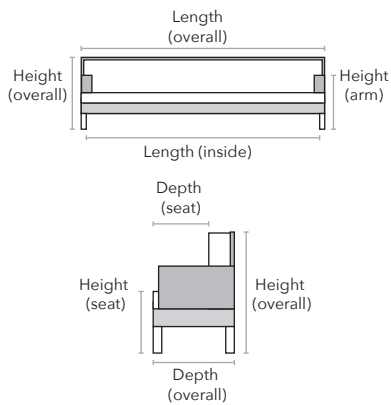

## HOW WE MEASURE

Description	PC	Length Outside to Outside	Length Inside to Inside	Depth Overall	Depth Seat	Height Seat	Height Arm	Height Overall	YDS
Chair	C	29"	22"	34"	22"	18"	24"	39"	7
Ottoman	O	22"	NA	19"	NA	NA	NA	17"	3

**NOTE:** As an inherent quality of a hand-crafted product, all dimensions are approximate