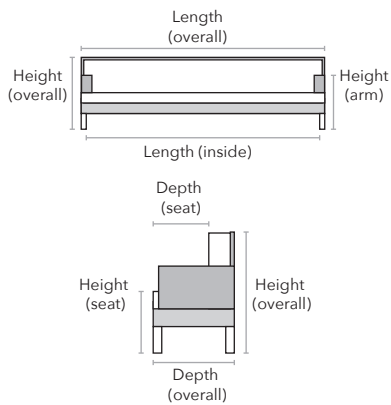

BRANDY

HOW WE MEASURE

Description	PC	Length Outside to Outside	Length Inside to Inside	Depth Overall	Depth Seat	Height Seat	Height Arm	Height Overall	YDS
Chair	C	29"	22"	34"	22"	18"	24"	39"	7
Ottoman	O	22"	NA	19"	NA	NA	NA	17"	3