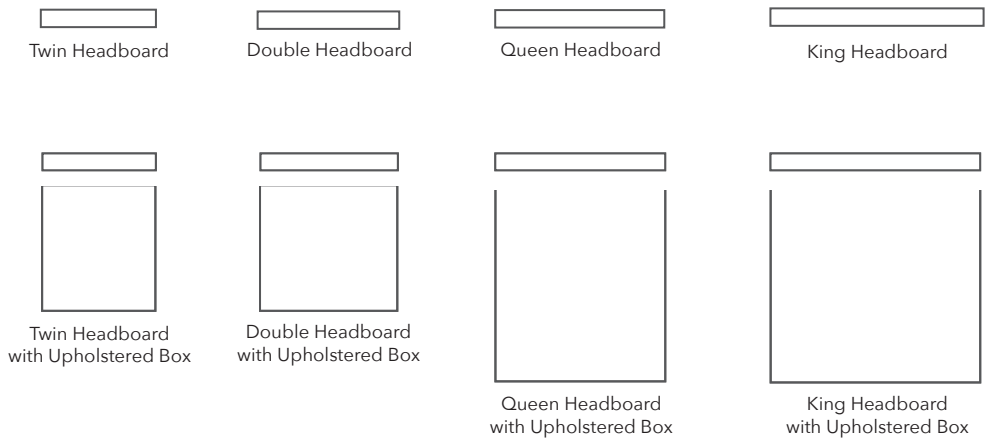

FEATURES

- Wood legs
- 2.0lb foam
- Available in fabric only

STAIN FINISHES

- Black
- Espresso
- Walnut
- Grey
- Natural