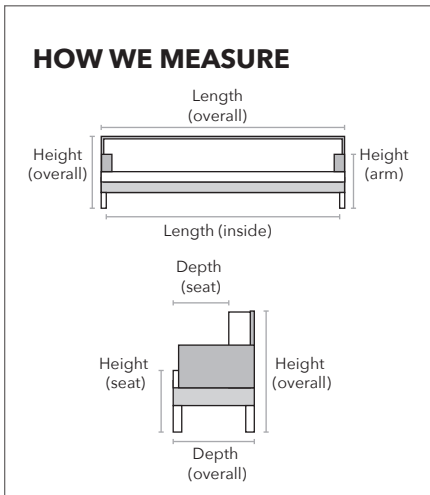

GEMINI

Description	PC	Length Outside to Outside	Length Inside to Inside	Depth Overall	Depth Seat	Height Seat	Height Arm	Height Overall	YDS
Twin Headboard	HBT	43"	NA	4"	NA	NA	NA	57"	3
Double Headboard	HBD	61"	NA	4"	NA	NA	NA	57"	5
Queen Headboard	HBQ	67"	NA	4"	NA	NA	NA	57"	7
King Headboard	HBK	83"	NA	4"	NA	NA <td NA	57"	9	
Twin Headboard With Upholstered Box	HBT-UB	43"	NA	82"	NA	NA	NA	57"	9
Double Headboard With Upholstered Box	HBD-UB	61"	NA	82"	NA	NA	NA	57"	11
Queen Headboard With Upholstered Box	HBQ-UB	67"	NA	88"	NA	NA	NA	57"	13
King Headboard With Upholstered Box	HBK-UB	83"	NA	88"	NA	NA	NA	57"	15