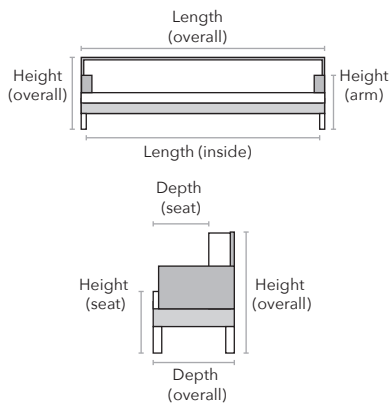

## HOW WE MEASURE

Description	PC	Length Outside to Outside	Length Inside to Inside	Depth Overall	Depth Seat	Height Seat	Height Arm	Height Overall	YDS
Dining Chair	C	21"	18"	27"	18"	19"	20"	40"	4
Counter Stool	CTR	20"	15"	26"	18"	25"	NA	42"	3
Bar Stool	BAR	20"	15"	26"	18"	30"	NA	45"	3

**NOTE:** As an inherent quality of a hand-crafted product, all dimensions are approximate