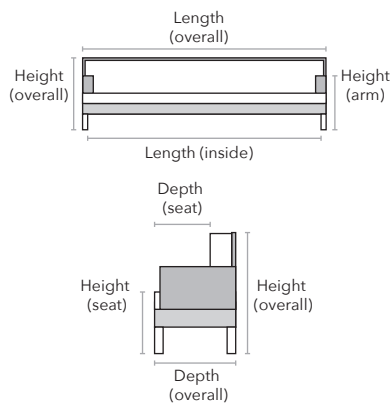

this transitional swivel chair is the perfect complement to any living room

loose seat cushions

loose back cushion
100% down insert

luxurious wood base

JASPER

HOW WE MEASURE

Description	PC	Length Outside to Outside	Length Inside to Inside	Depth Overall	Depth Seat	Height Seat	Height Arm	Height Overall	YDS
Swivel Chair	SW	28"	22"	34"	19"	20"	28"	35"	6

NOTE: As an inherent quality of a hand-crafted product, all dimensions are approximate

FEATURES

-  Swivel base
-  1.9lb foam seat cushion
-  Down filled back cushion
-  Available in fabric + leather

STAIN FINISHES