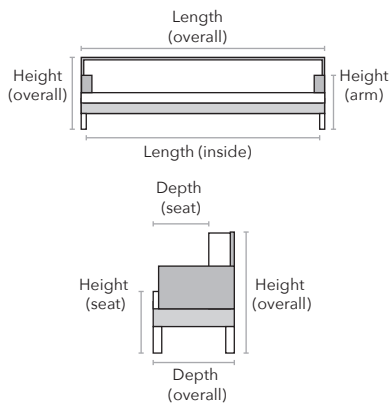

## HOW WE MEASURE

Description	PC	Length Outside to Outside	Length Inside to Inside	Depth Overall	Depth Seat	Height Seat	Height Arm	Height Overall	YDS
Square Ottoman	SO	36"	NA	36"	NA	NA	NA	18"	4

Square Ottoman

**NOTE:** As an inherent quality of a hand-crafted product, all dimensions are approximate