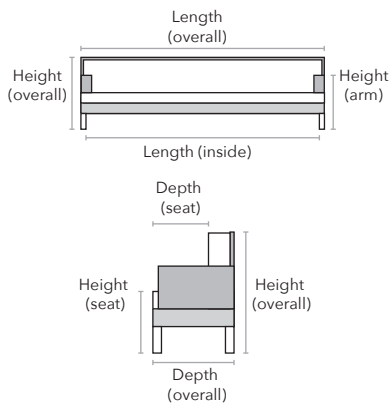

ZARA

HOW WE MEASURE

Description	PC	Length Outside to Outside	Length Inside to Inside	Depth Overall	Depth Seat	Height Seat	Height Arm	Height Overall	YDS
Dining Chair with Arms	C	23"	18"	24"	18"	19"	20"	39"	3
Armless Dining Chair	AC	20"	NA	24"	18"	19"	NA	39"	3
Bar Stool with Arms	BAR	23"	18"	24"	18"	30"	31"	44"	3
Armless Bar Stool	ABAR	20"	NA	24"	18"	30"	NA	44"	3
Counter Stool with Arms	CTR	23"	18"	24"	18"	27"	26"	42"	3
Armless Counter Stool	ACTR	20"	NA	24"	18"	27"	NA	42"	3