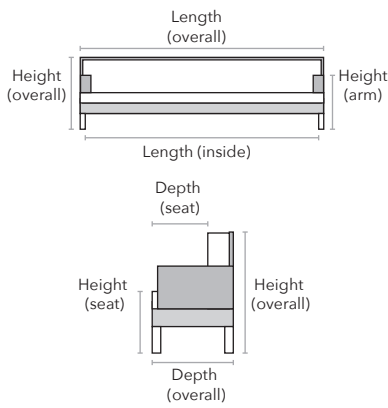

ZARA

HOW WE MEASURE

Description	PC	Length Outside to Outside	Length Inside to Inside	Depth Overall	Depth Seat	Height Seat	Height Arm	Height Overall	YDS
Dining Chair with Arms	C	23"	18"	24"	18"	19"	20"	39"	3
Armless Dining Chair	AC	20"	NA	24"	18"	19"	NA	39"	3
Bar Stool with Arms	BAR	23"	18"	24"	18"	30"	31"	44"	3
Armless Bar Stool	ABAR	20"	NA	24"	18"	30"	NA	44"	3
Counter Stool with Arms	CTR	23"	18"	24"	18"	27"	26"	42"	3
Armless Counter Stool	ACTR	20"	NA	24"	18"	27"	NA	42"	3

NOTE: As an inherent quality of a hand-crafted product, all dimensions are approximate

Dining Chair

Armless Dining Chair

Bar Stool with Arms

Armless Bar Stool

Counter Stool with Arms

Armless Counter Stool

FEATURES