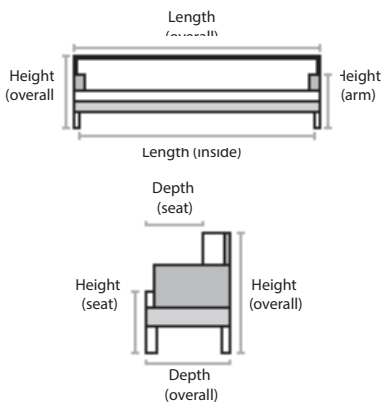

ADAM

HOW WE MEASURE

Description	PC	Length Outside to Outside	Length Inside to Inside	Depth Overall	Depth Seat	Height Seat	Height Arm	Height Overall	YDS
Sofa Wide	WS	100"	90"	36"	23"	19"	30"	35"	17
Sofa	S	78"	69"	36"	23"	19"	30"	35"	15
Loveseat	L	58"	49"	36"	23"	19"	30"	35"	14
Chair	C	31"	22"	36"	23"	19"	30"	35"	8

Sofa Wide

Sofa

Loveseat

Chair

FEATURES

Wood legs

1.9lb foam core/
Ultra Cell
top & bottom
seat cushion

100% Hollow
fill polyester
back cushion