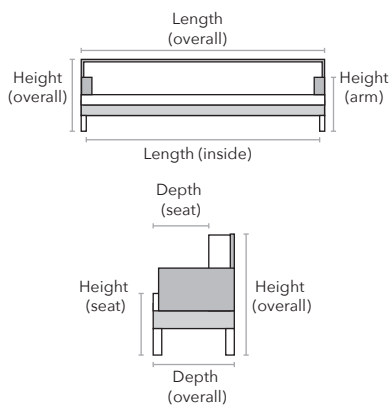

### HOW WE MEASURE

Description	PC	Length Outside to Outside	Length Inside to Inside	Depth Overall	Depth Seat	Height Seat	Height Arm	Height Overall	YDS
Chair	C	29"	22"	34"	22"	18"	24"	39"	6
Ottoman	O	22"	NA	19"	NA	NA	NA	17"	3

**NOTE:** As an inherent quality of a hand-crafted product, all dimensions are approximate