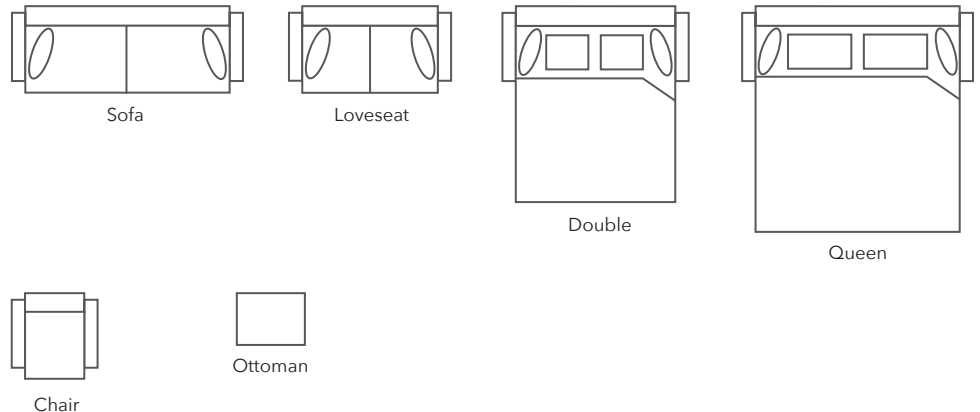

# 2301

Description	PC	Length Outside to Outside	Length Inside to Inside	Depth Overall	Depth Seat	Height Seat	Height Arm	Height Overall	YDS
Sofa	S	76"	66"	32"	20"	20"	25"	35"	11
Loveseat	L	62"	52"	32"	20"	20"	25"	35"	10
Double	B	69"	59"	32"	20"	20"	25"	35"	11
Queen	Q	76"	66"	32"	20"	20"	25"	35"	11
Chair	C	29"	21"	32"	20"	20"	25"	35"	6
Ottoman	O	26"	NA	20"	NA	NA	NA	18"	3

**NOTE:** As an inherent quality of a hand-crafted product, all dimensions are approximate

### FEATURES

- Wood legs
- 1.9lb foam core Ultra Cell top & bottom seat cushion
- 1.5lb foam back cushion
- Available in fabric only