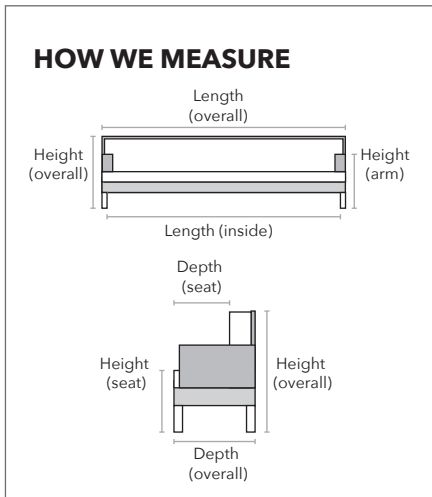

# 2301

Description	PC	Length Outside to Outside	Length Inside to Inside	Depth Overall	Depth Seat	Height Seat	Height Arm	Height Overall	YDS
Sofa	S	76"	66"	32"	20"	20"	25"	35"	11
Loveseat	L	62"	52"	32"	20"	20"	25"	35"	10
Double	B	69"	59"	32"	20"	20"	25"	35"	11
Queen	Q	76"	66"	32"	20"	20"	25"	35"	11
Chair	C	29"	21"	32"	20"	20"	25"	35"	6
Ottoman	O	26"	NA	20"	NA	NA	NA	18"	3

**NOTE:** As an inherent quality of a hand-crafted product, all dimensions are approximate