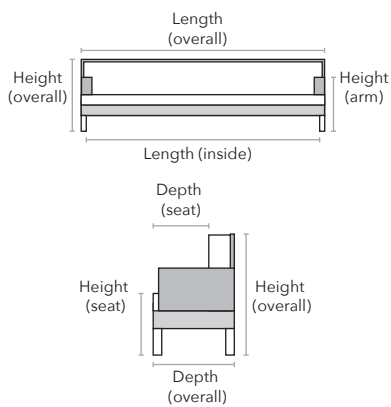

2318

HOW WE MEASURE

Description	PC	Length Outside to Outside	Length Inside to Inside	Depth Overall	Depth Seat	Height Seat	Height Arm	Height Overall	YDS
Chair	C	28"	21"	26"	22"	16"	24"	29"	4
Swivel Chair	SW	28"	21"	26"	22"	16"	24"	29"	4

NOTE: As an inherent quality of a hand-crafted product, all dimensions are approximate

FEATURES

STAIN FINISHES