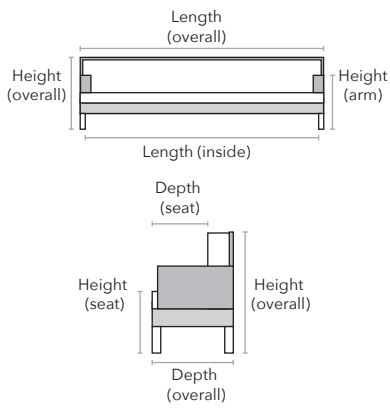

2791

HOW WE MEASURE

Description	PC	Length Outside to Outside	Length Inside to Inside	Depth Overall	Depth Seat	Height Seat	Height Arm	Height Overall	YDS
Chair	C	34"	22"	36"	20"	18"	26"	34"	6
Ottoman	O	22"	NA	18"	NA	NA	NA	17"	3

NOTE: As an inherent quality of a hand-crafted product, all dimensions are approximate

FEATURES

Wood legs

1.9lb foam core/
Ultra Cell
top & bottom
seat cushion

1.5lb foam
back cushion

Available
in fabric +
leather