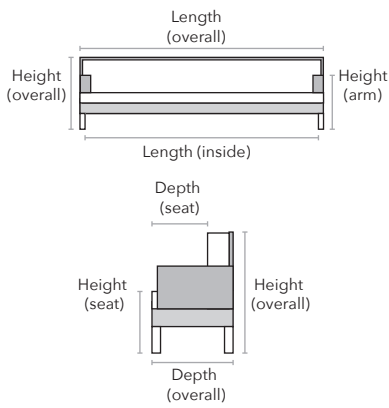

603

HOW WE MEASURE

Description	PC	Length Outside to Outside	Length Inside to Inside	Depth Overall	Depth Seat	Height Seat	Height Arm	Height Overall	YDS
Wing Chair	W	30"	19"	30"	19"	18"	23"	38"	5
Ottoman	O	25"	NA	22"	NA	NA	NA	18"	2

NOTE: As an inherent quality of a hand-crafted product, all dimensions are approximate

FEATURES

Wood legs

1.9lb foam core seat cushion

1.5lb foam back cushion

Available in fabric + leather

STAIN FINISHES

Black