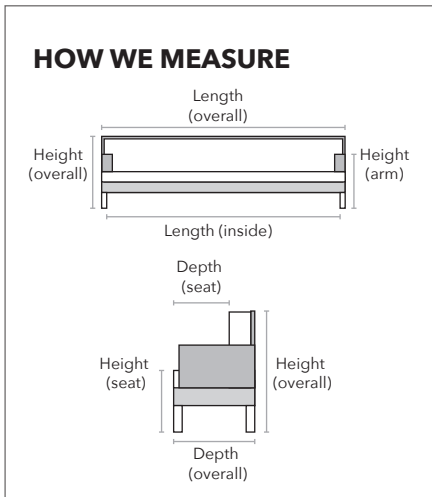

# ADELAIDE

Description	PC	Length Outside to Outside	Length Inside to Inside	Depth Overall	Depth Seat	Height Seat	Height Arm	Height Overall	YDS
<b>Sofa</b>	S	87"	74"	35"	22"	18"	30"	30"	13
<b>Loveseat</b>	L	64"	50"	35"	22"	18"	30"	30"	11
<b>Chair</b>	C	36"	22"	35"	22"	18"	30"	30"	7
<b>Ottoman</b>	O	26"	NA	20"	NA	NA	NA	18"	3

**NOTE:** As an inherent quality of a hand-crafted product, all dimensions are approximate