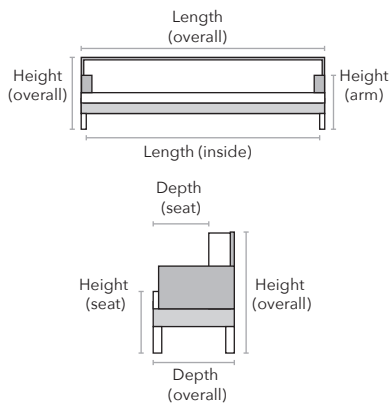

topstitch detail

reversible back cushions with button detailing

loose seat cushions

tall taper removable legs

## HOW WE MEASURE

Description	PC	Length Outside to Outside	Length Inside to Inside	Depth Overall	Depth Seat	Height Seat	Height Arm	Height Overall	YDS
Sofa	S	88"	78"	37"	22"	19"	26"	36"	15
Apartment Sofa	A	78"	68"	37"	22"	19"	26"	36"	14
Loveseat	L	60"	50"	37"	22"	19"	26"	36"	12
Chair	C	34"	26"	37"	22"	19"	26"	36"	8
Ottoman	O	26"	NA	20"	NA	NA	NA	18"	3

**NOTE:** As an inherent quality of a hand-crafted product, all dimensions are approximate