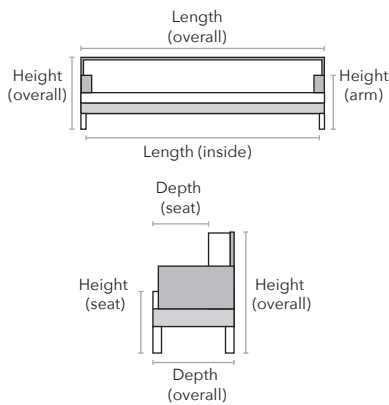

WARRANTY

FRAMES: Lifetime Limited
SPRINGS: Lifetime Limited
CUSHION CORES: 1 Year Limited
FABRICS: 1 Year
MATTRESSES: 1 Year
SOFA BED MECHANISMS: 3 Years
SWIVEL MECHANISMS: 3 Years

NOTE: As an inherent quality of a hand-crafted product, all dimensions are approximate

Description	PC	Length Outside to Outside	Length Inside to Inside	Depth Overall	Depth Seat	Height Seat	Height Arm	Height Overall	YDS
Sofa	S	82"	68"	37"	22"	19"	27"	38"	17
Loveseat	L	62"	48"	37"	22"	19"	27"	38"	14
Chair	C	37"	23"	37"	22"	19"	27"	38"	9
Left Hand Facing Sectional Sofa	ISS	93"	70"	37"	22"	19"	27"	38"	17
Right Hand Facing Sectional Sofa	RSS	93"	70"	37"	22"	19"	27"	38"	17
Left Hand Facing Sofa	IS	84"	78"	37"	22"	19"	27"	38"	15
Right Hand Facing Sofa	RS	84"	78"	37"	22"	19"	27"	38"	15
Left Hand Facing Loveseat	IL	59"	52"	37"	22"	19"	27"	38"	13
Right Hand Facing Loveseat	RL	59"	52"	37"	22"	19"	27"	38"	13
Armless Loveseat	AL	52"	NA	37"	22"	19"	NA	38"	10
Left Hand Facing Chaise	IZ	34"	22"	64"	49"	19"	27"	38"	9
Right Hand Facing Chaise	RZ	34"	22"	64"	49"	19"	27"	38"	9
Left Hand Facing Cuddler	ICU	64"	39"	60"	37"	19"	27"	38"	12
Right Hand Facing Cuddler	RCU	64"	39"	60"	37"	19"	27"	38"	12
Left Hand Facing Queen	IQ	75"	68"	37"	22"	19"	27"	38"	15
Right Hand Facing Queen	RQ	75"	68"	37"	22"	19"	27"	38"	15
Queen	Q	82"	68"	37"	22"	19"	27"	38"	17
Double	B	78"	64"	37"	22"	19"	27"	38"	15
Corner	COR	37"	23"	37"	22"	19"	NA	38"	9
Ottoman Half Moon	O	33"	NA	23"	NA	NA	NA	19"	3