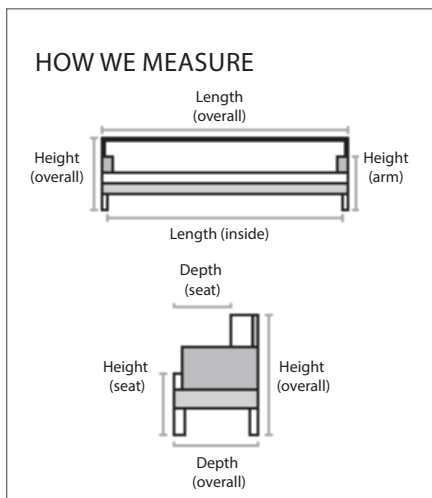

WARRANTY

FRAMES: Lifetime Limited
SPRINGS: Lifetime Limited
CUSHION CORES: 1 Year Limited
FABRICS: 1 Year
MATTRESSES: 1 Year
SOFA BED MECHANISMS: 3 Years
SWIVEL MECHANISMS: 3 Years

NOTE: As an inherent quality of a hand-crafted product, all dimensions are approximate

Description	PC	Length Outside to Outside	Length Inside to Inside	Depth Overall	Depth Seat	Height Seat	Height Arm	Height Overall	YDS
Sofa	S	85"	72"	37"	21"	18"	25"	35"	17
Sofa Chaise/ Floating Ottoman	SCH/ZO	85"	72"	65"	21"	18"	25"	35"	18
Queen Bed/ Floating Ottoman Chaise	QCH/ ZO	85"	72"	65"	21"	18"	25"	35"	18
Apartment Sofa	A	73"	60"	37"	21"	18"	25"	35"	15
Loveseat	L	61"	48"	37"	21"	18"	25"	35"	15
Armless Sofa	AS	72"	NA	37"	21"	18"	NA	35"	14
Chair	C	37"	24"	37"	21"	18"	25"	35"	8
Left Hand Facing Sectional Sofa	ISS	90"	74"	37"	21"	18"	25"	35"	16
Right Hand Facing Sectional Sofa	RSS	90"	74"	37"	21"	18"	25"	35"	16
Left Hand Facing Sofa	IS	78"	72"	37"	21"	18"	25"	35"	15
Right Hand Facing Sofa	RS	78"	72"	37"	21"	18"	25"	35"	15
Left Hand Facing Loveseat	IL	54"	48"	37"	21"	18"	25"	35"	10
Right Hand Facing Loveseat	RL	54"	48"	37"	21"	18"	25"	35"	10
Armless Loveseat	AL	48"	NA	37"	21"	18"	NA	35"	11
Left Hand Facing Queen	IQ	78"	72"	37"	21"	18"	25"	35"	15
Right Hand Facing Queen	RQ	78"	72"	37"	21"	18"	25"	35"	15
Left Hand Facing Chaise	IZ	31"	24"	65"	49"	18"	25"	35"	11
Right Hand Facing Chaise	RZ	31"	24"	65"	49"	18"	25"	35"	11
Corner	COR	37"	21"	37"	21"	18"	NA	35"	10
Queen	Q	85"	72"	37"	21"	18"	25"	35"	17
Double	B	73"	60"	37"	21"	18"	25"	35"	15"
Ottoman	O	28"	NA	22"	NA	NA	NA	18"	3
Wedge	WDG	65"	39"	37"	21"	18"	NA	35"	12