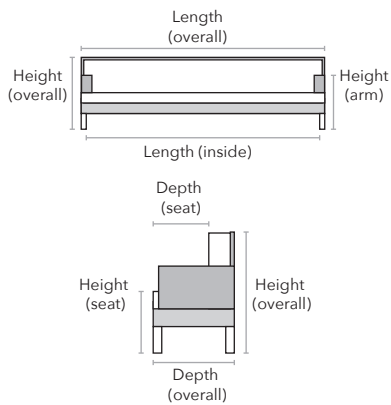

FELICIA

HOW WE MEASURE

Description	PC	Length Outside to Outside	Length Inside to Inside	Depth Overall	Depth Seat	Height Seat	Height Arm	Height Overall	YDS
Chair	C	24"	18"	24"	20"	19"	26"	41"	3

WARRANTY

FRAMES: Lifetime Limited
SPRINGS: Lifetime Limited
CUSHION CORES: 1 Year Limited
FABRICS: 1 Year
MATTRESSES: 1 Year
SOFA BED MECHANISMS: 3 Years
SWIVEL MECHANISMS: 3 Years

NOTE: As an inherent quality of a hand-crafted product, all dimensions are approximate

FEATURES

Wood legs

Ultra Cell seat cushion

1.5lb foam back cushion

Available in fabric only

STAIN FINISHES

Black