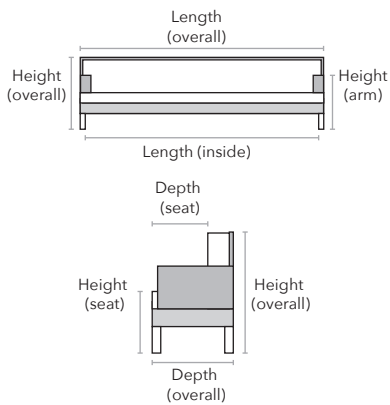

GRAHAM

HOW WE MEASURE

Description	PC	Length Outside to Outside	Length Inside to Inside	Depth Overall	Depth Seat	Height Seat	Height Arm	Height Overall	YDS
Sofa	S	85"	71"	38"	22"	18"	25"	35"	18
Loveseat	L	65"	51"	38"	22"	18"	25"	35"	14
Chair	C	37"	23"	38"	22"	18"	25"	35"	11
Ottoman	O	26"	NA	20"	NA	NA	NA	17"	3

NOTE: As an inherent quality of a hand-crafted product, all dimensions are approximate

FEATURES

Wood legs

1.9lb foam core seat cushion

1.5lb foam back cushion

Available in fabric only

STAIN FINISHES

Black