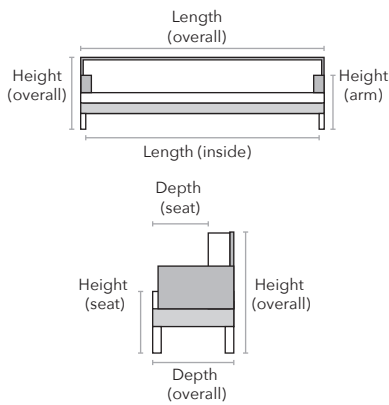

HUNTER

HOW WE MEASURE

Description	PC	Length Outside to Outside	Length Inside to Inside	Depth Overall	Depth Seat	Height Seat	Height Arm	Height Overall	YDS
Sofa	S	87"	80"	37"	21"	20"	25"	35"	17
Apartment Sofa	A	74"	68"	37"	21"	20"	25"	35"	15
Loveseat	L	59"	52"	37"	21"	20"	25"	35"	13
Chair	C	33"	26"	37"	21"	20"	25"	35"	9
Ottoman	O	26"	NA	20"	NA	NA	NA	17"	3