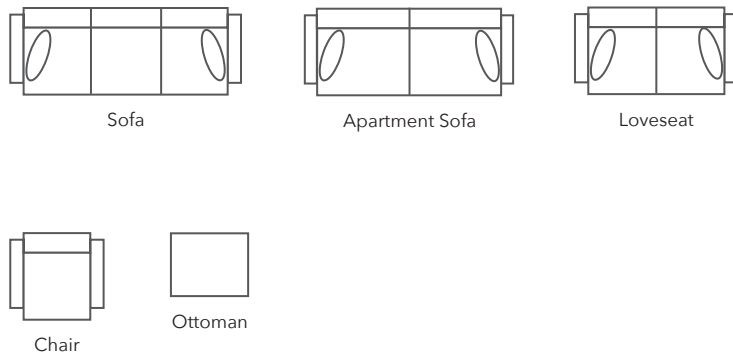

WARRANTY

FRAMES: Lifetime Limited
SPRINGS: Lifetime Limited
CUSHION CORES: 1 Year Limited
FABRICS: 1 Year
MATTRESSES: 1 Year
SOFA BED MECHANISMS: 3 Years
SWIVEL MECHANISMS: 3 Years

NOTE: As an inherent quality of a hand-crafted product, all dimensions are approximate