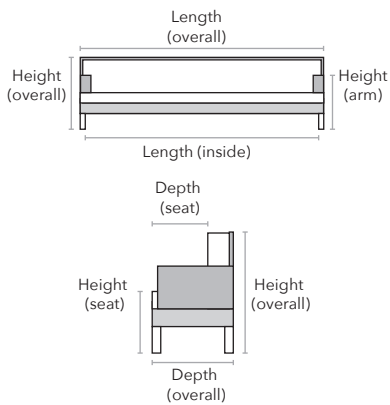

JACOB

HOW WE MEASURE

| Description | PC | Length Outside to Outside | Length Inside to Inside | Depth Overall | Depth Seat | Height Seat | Height Arm | Height Overall | YDS |
|----------------|----|---------------------------|-------------------------|---------------|------------|-------------|------------|----------------|-----|
| Sofa | S | 88" | 78" | 37" | 23" | 18" | 25" | 33" | 16 |
| Apartment Sofa | A | 79" | 69" | 37" | 23" | 18" | 25" | 33" | 15 |
| Loveseat | L | 62" | 52" | 37" | 23" | 18" | 25" | 33" | 13 |
| Chair | C | 33" | 22" | 37" | 23" | 18" | 25" | 33" | 8 |
| Ottoman | O | 26" | NA | 20" | NA | NA | NA | 18" | 3 |

NOTE: As an inherent quality of a hand-crafted product, all dimensions are approximate

FEATURES

Wood legs

1.9lb foam core/
Ultra Cell
top & bottom
seat cushion

1.5lb foam
back cushion

Available
in fabric +
leather