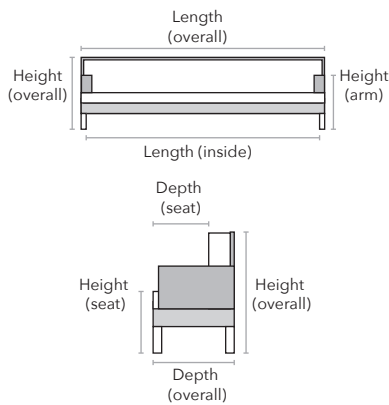

## HOW WE MEASURE

**NOTE:** As an inherent quality of a hand-crafted product, all dimensions are approximate

Description	PC	Length Outside to Outside	Length Inside to Inside	Depth Overall	Depth Seat	Height Seat	Height Arm	Height Overall	YDS
Sofa	S	88"	78"	37"	23"	18"	25"	33"	16
Apartment Sofa	A	79"	69"	37"	23"	18"	25"	33"	15
Loveseat	L	62"	52"	37"	23"	18"	25"	33"	13
Chair	C	33"	22"	37"	23"	18"	25"	33"	8"
Sofa Chaise Floating Ottoman	SCH/ZO	88"	78"	65"	23"	18"	25"	33"	20
Apartment Sofa Chaise/ Floating Ottoman	ACH/ZO	79"	69"	65"	49"	18"	25"	33"	18
Left Hand Facing Sectional Sofa	ISS	87"	68"	37"	23"	18"	25"	33"	16
Right Hand Facing Sectional Sofa	RSS	87"	68"	37"	23"	18"	25"	33"	16
Left Hand Facing Sofa	IS	75"	70"	37"	23"	18"	25"	33"	15
Right Hand Facing Sofa	RS	75"	70"	37"	23"	18"	25"	33"	15
Left Hand Facing Loveseat	IL	52"	47"	37"	23"	18"	25"	33"	13
Right Hand Facing Loveseat	RL	52"	47"	37"	23"	18"	25"	33"	13
Left Hand Facing Chaise	IZ	28"	22"	65"	49"	18"	25"	33"	15
Right Hand Facing Chaise	RZ	28"	22"	65"	49"	18"	25"	33"	15
Corner	COR	37"	22"	37"	23"	18"	NA	33"	8
Ottoman	O	26"	NA	20"	NA	NA	NA	18"	3
Storage Bin Ottoman	N	47"	NA	23"	NA	NA	NA	16"	4