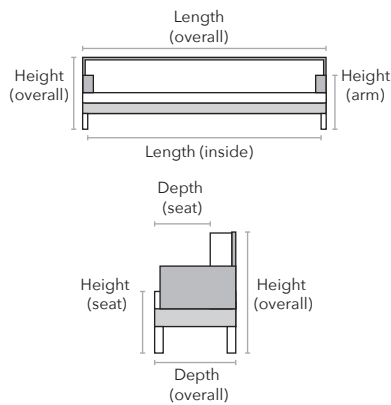

## HOW WE MEASURE

Description	PC	Length Outside to Outside	Length Inside to Inside	Depth Overall	Depth Seat	Height Seat	Height Arm	Height Overall	YDS
Sofa	S	88"	78"	37"	23"	18"	25"	33"	16
Apartment Sofa	A	79"	69"	37"	23"	18"	25"	33"	15
Loveseat	L	62"	52"	37"	23"	18"	25"	33"	13
Chair	C	33"	22"	37"	23"	18"	25"	33"	8
Ottoman	O	26"	NA	20"	NA	NA	NA	18"	3

**NOTE:** As an inherent quality of a hand-crafted product, all dimensions are approximate