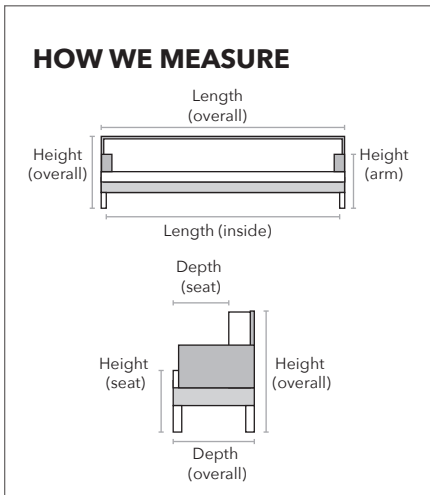

WARRANTY

FRAMES: Lifetime Limited
SPRINGS: Lifetime Limited
CUSHION CORES: 1 Year Limited
FABRICS: 1 Year
MATTRESSES: 1 Year
SOFA BED MECHANISMS: 3 Years
SWIVEL MECHANISMS: 3 Years

NOTE: As an inherent quality of a hand-crafted product, all dimensions are approximate

Description	PC	Length Outside to Outside	Length Inside to Inside	Depth Overall	Depth Seat	Height Seat	Height Arm	Height Overall	YDS
Sofa Wide	WS	94"	78"	37"	22"	19"	28"	36"	17
Sofa	S	84"	69"	37"	22"	19"	28"	36"	15
Loveseat	L	62"	46"	37"	22"	19"	28"	36"	12
Chair 1/2	H	50"	34"	37"	22"	19"	28"	36"	10
Left Hand Facing Sectional Sofa	ISS	91"	72"	37"	22"	19"	28"	36"	17
Right Hand Facing Sectional Sofa	RSS	91"	72"	37"	22"	19"	28"	36"	17
Left Hand Facing Sofa	IS	77"	69"	37"	22"	19"	28"	36"	14
Right Hand Facing Sofa	RS	77"	69"	37"	22"	19"	28"	36"	14
Left Hand Facing Loveseat	IL	53"	46"	37"	22"	19"	28"	36"	11
Right Hand Facing Loveseat	RL	53"	46"	37"	22"	19"	28"	36"	11
Left Hand Facing Chaise	IZ	32"	24"	64"	50"	19"	28"	36"	10
Right Hand Facing Chaise	RZ	32"	24"	64"	50"	19"	28"	36"	10
Bin Ottoman	N	38"	NA	24"	NA	19"	NA	18"	3
Ottoman 1/2	LO	38"	NA	24"	NA	19"	NA	18"	3