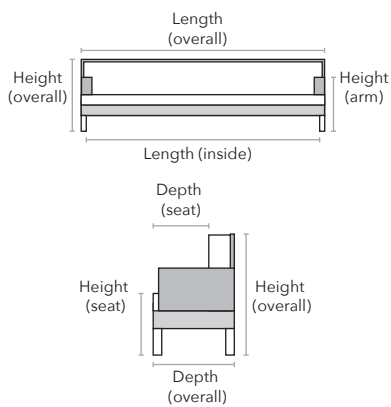

LOUIS

HOW WE MEASURE

Description	PC	Length Outside to Outside	Length Inside to Inside	Depth Overall	Depth Seat	Height Seat	Height Arm	Height Overall	YDS
Chair	C	28"	21"	29"	20"	19"	25"	33"	5
Swivel Chair	SW	28"	21"	29"	20"	19"	25"	33"	5