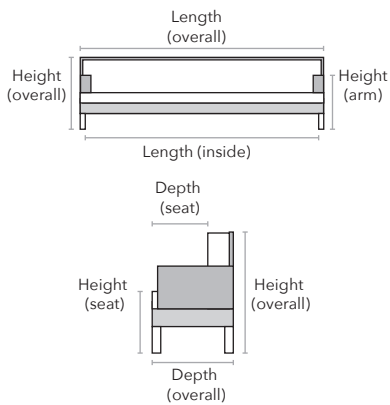

RUPERT

HOW WE MEASURE

Description	PC	Length Outside to Outside	Length Inside to Inside	Depth Overall	Depth Seat	Height Seat	Height Arm	Height Overall	YDS
Wing Chair	W	33"	21"	33"	20"	20"	25"	40"	6

WARRANTY