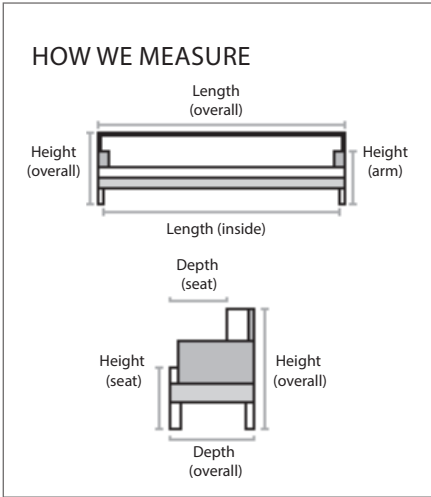

# ACADEMY

Description	PC	Length Outside to Outside	Length Inside to Inside	Depth Overall	Depth Seat	Height Seat	Height Arm	Height Overall	YDS
Sofa	S	78"	70"	37"	22"	18"	29"	34"	15
Loveseat	L	55"	48"	37"	22"	18"	29"	34"	13
Left Hand Facing Sofa	IS	74"	70"	37"	22"	18"	29"	34"	14
Right Hand Facing Sofa	RS	74"	70"	37"	22"	18"	29"	34"	14
Left Hand Facing Loveseat	IL	52"	48"	37"	22"	18"	29"	34"	12
Right Hand Facing Loveseat	RL	52"	48"	37"	22"	18"	29"	34"	12
Left Hand Facing Chaise	IZ	37"	22"	91"	76"	18"	29"	34"	13
Right Hand Facing Chaise	RZ	37"	22"	91"	76"	18"	29"	34"	13
Corner	COR	37"	22"	37"	22"	18"	NA	34"	8
Ottoman	O	37"	NA	27"	NA	NA	NA	18"	3

NOTE: As an inherent quality of a hand-crafted product, all dimensions are approximate

Sofa

LHF - Sofa

RHF - Sofa

LHF - Loveseat

RHF - Loveseat

Loveseat

LHF - Chaise