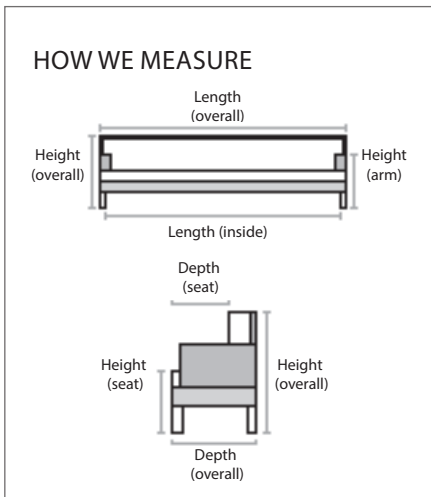

# BECKA

Description	PC	Length Outside to Outside	Length Inside to Inside	Depth Overall	Depth Seat	Height Seat	Height Arm	Height Overall	YDS
Sofa	S	87"	80"	37"	21"	20"	25"	35"	17
Apartment Sofa	A	74"	68"	37"	21"	20"	25"	35"	15
Loveseat	L	59"	52"	37"	21"	20"	25"	35"	13
Chair	C	33"	26"	37"	21"	20"	25"	35"	9
Ottoman	O	26"	NA	20"	NA	NA	NA	17"	3

NOTE: As an inherent quality of a hand-crafted product, all dimensions are approximate