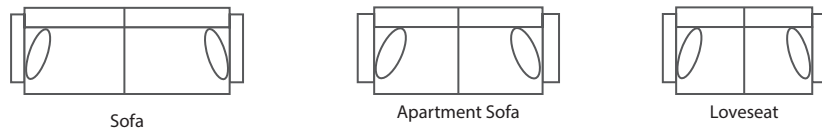

# BECKA

Description	PC	Length Outside to Outside	Length Inside to Inside	Depth Overall	Depth Seat	Height Seat	Height Arm	Height Overall	YDS
Sofa	S	87"	80"	37"	21"	20"	25"	35"	17
Apartment Sofa	A	74"	68"	37"	21"	20"	25"	35"	15
Loveseat	L	59"	52"	37"	21"	20"	25"	35"	13
Chair	C	33"	26"	37"	21"	20"	25"	35"	9
Ottoman	O	26"	NA	20"	NA	NA	NA	17"	3

NOTE: As an inherent quality of a hand-crafted product, all dimensions are approximate