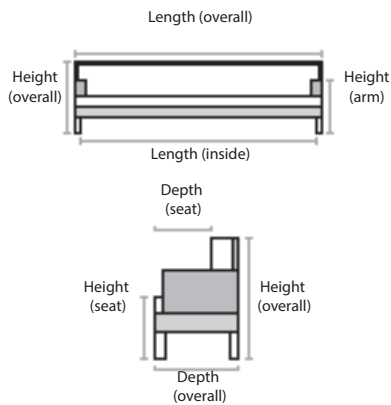

extra deep at 40" for lounging and relaxing

loose seat cushion

loose back cushions

removable block legs

DEVA

HOW WE MEASURE

WARRANTY

FRAMES: Lifetime Limited
 SPRINGS: Lifetime Limited
 CUSHION CORES: 1 Year Limited
 FABRICS: 1 Year
 MATTRESSES: 1 Year
 SOFA BED MECHANISMS: 3 Years
 SWIVEL MECHANISMS: 3 Years

NOTE: As an inherent quality of a hand-crafted product, all dimensions are approximate

Description	PC	Length Outside to Outside	Length Inside to Inside	Depth Overall	Depth Seat	Height Seat	Height Arm	Height Overall	YDS
Sofa	S	90"	75"	40"	24"	16"	23"	30"	17
Left Hand Facing Sofa	IS	82"	75"	40"	24"	16"	23"	30"	15
Right Hand Facing Sofa	RS	82"	75"	40"	24"	16"	23"	30"	15
Left Hand Facing Chaise	IZ	42"	33"	68"	52"	16"	23"	30"	15
Right Hand Facing Chaise	RZ	42"	33"	68"	52"	16"	23"	30"	15
Left Hand Facing Chair 1/2	IH	44"	37"	40"	24"	16"	23"	30"	10
Right Hand Facing Chair 1/2	RH	44"	37"	40"	24"	16"	23"	30"	10
Corner	COR	40"	24"	40"	24"	16"	23"	30"	10
Chair 1/2	H	52"	37"	40"	24"	16"	23"	30"	11
Ottoman 1/2	LO	34"	NA	23"	NA	NA	NA	18"	3