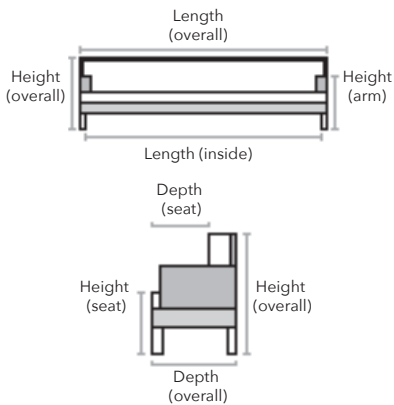

## HOW WE MEASURE

**NOTE:** As an inherent quality of a hand-crafted product, all dimensions are approximate

Description	PC	Length Outside to Outside	Length Inside to Inside	Depth Overall	Depth Seat	Height Seat	Height Arm	Height Overall	YDS
Sofa	S	78"	70"	37"	22"	18"	29"	34"	15
Loveseat	L	55"	48"	37"	22"	18"	29"	34"	13
Left Hand Facing Sofa	IS	74"	70"	37"	22"	18"	29"	34"	14
Right Hand Facing Sofa	RS	74"	70"	37"	22"	18"	29"	34"	14
Left Hand Facing Loveseat	IL	52"	48"	37"	22"	18"	29"	34"	12
Right Hand Facing Loveseat	RL	52"	48"	37"	22"	18"	29"	34"	12
Left Hand Facing Chaise	IZ	37"	22"	91"	76"	18"	29"	34"	13
Right Hand Facing Chaise	RZ	37"	22"	91"	76"	18"	29"	34"	13
Corner	COR	37"	22"	37"	22"	18"	NA	34"	8
Ottoman	O	37"	NA	27"	NA	NA	NA	18"	3