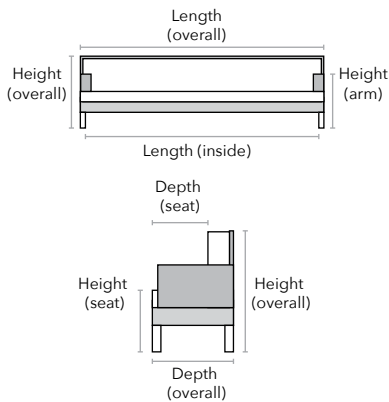

GIBSON

HOW WE MEASURE

Description	PC	Length Outside to Outside	Length Inside to Inside	Depth Overall	Depth Seat	Height Seat	Height Arm	Height Overall	YDS
Square Ottoman	SQ	40"	NA	40"	NA	NA	NA	20"	4
Queen Bench	QN	53"	NA	19"	NA	NA	NA	20"	5
King Bench	KN	66"	NA	19"	NA	NA	NA	20"	6