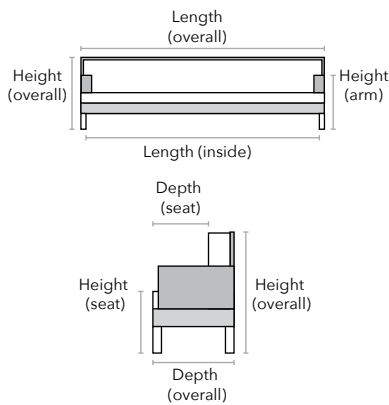

VICKI

HOW WE MEASURE

Description	PC	Length Outside to Outside	Length Inside to Inside	Depth Overall	Depth Seat	Height Seat	Height Arm	Height Overall	YDS
Sofa	S	87"	76"	35"	22"	19"	31"	30"	15
Loveseat	L	64"	54"	35"	22"	19"	31"	30"	13
Chair	C	36"	26"	35"	22"	19"	31"	30"	7
Ottoman	O	26"	N/A	20"	N/A	N/A	N/A	18"	3

NOTE: As an inherent quality of a hand-crafted product, all dimensions are approximate

FEATURES

Wood legs

1.9lb foam / Ultra Cell top & bottom seat cushion

1.5lb foam back cushion

Available in fabric + leather