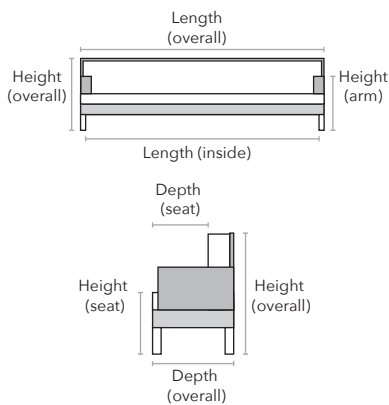

## HOW WE MEASURE

**NOTE:** As an inherent quality of a hand-crafted product, all dimensions are approximate

Description	PC	Length Outside to Outside	Length Inside to Inside	Depth Overall	Depth Seat	Height Seat	Height Arm	Height Overall	YDS
Sofa	S	84"	70"	37"	22"	18"	24"	35"	14
Loveseat	L	60"	46"	37"	22"	18"	24"	35"	12
Chair 1/2	H	49"	35"	37"	22"	18"	24"	35"	9
Chair	C	38"	24"	37"	22"	18"	24"	35"	8
LHF Chair 1/2	IH	42"	35"	37"	22"	18"	24"	35"	9
RHF Chair 1/2	RH	42"	35"	37"	22"	18"	24"	35"	9
Armless Chair 1/2	AH	35"	NA	37"	22"	18"	NA	35"	9
LHF Loveseat	IL	53"	46"	37"	22"	18"	24"	35"	9
RHF Loveseat	RL	53"	46"	37"	22"	18"	24"	35"	9
LHF Sofa	IS	76"	69"	37"	22"	18"	24"	35"	13
RHF Sofa	RS	76"	69"	37"	22"	18"	24"	35"	13
Armless Sofa	AS	70"	NA	37"	22"	18"	NA	35"	12
LHF Chaise	IZ	41"	35"	64"	49"	18"	24"	35"	12
RHF Chaise	RZ	41"	35"	64"	49"	18"	24"	35"	12
LHF Storage Chaise	ISZ	41"	35"	64"	49"	18"	24"	35"	12
RHF Storage Chaise	RSZ	41"	35"	64"	49"	18"	24"	35"	12
Queen Bed	Q	84"	70"	37"	22"	18"	24"	35"	14
LHF Queen	IQ	76"	69"	37"	22"	18"	24"	35"	13
RHF Queen	RQ	76"	69"	37"	22"	18"	24"	35"	13
Corner	COR	37"	22"	37"	22"	18"	NA	35"	8
Ottoman 1/2	LO	34"	NA	23"	NA	NA	NA	18"	3
Ottoman	O	26"	NA	20"	NA	NA	NA	18"	3
Wedge	WDG	65"	39"	37"	22"	18"	NA	35"	12