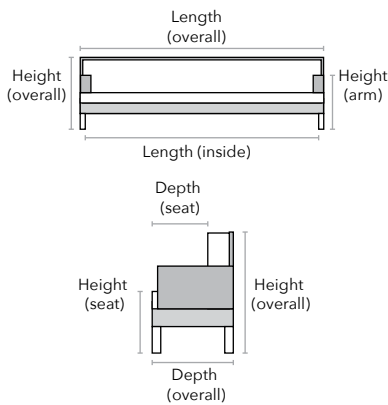

## HOW WE MEASURE

**NOTE:** As an inherent quality of a hand-crafted product, all dimensions are approximate

Description	PC	Length Outside to Outside	Length Inside to Inside	Depth Overall	Depth Seat	Height Seat	Height Arm	Height Overall	YDS
Sofa	S	82"	70"	35"	22"	18"	24"	33"	13
Loveseat	L	58"	46"	35"	22"	18"	24"	33"	11
Chair	C	35"	23"	35"	22"	18"	24"	33"	7
Left Hand Facing Sectional Sofa	ISS	90"	72"	35"	22"	18"	24"	33"	14
Right Hand Facing Sectional Sofa	RSS	90"	72"	35"	22"	18"	24"	33"	14
Left Hand Facing Sofa	IS	76"	70"	35"	22"	18"	24"	33"	11
Right Hand Facing Sofa	RS	76"	70"	35"	22"	18"	24"	33"	11
Left Hand Facing Loveseat	IL	53"	48"	35"	22"	18"	24"	33"	9
Right Hand Facing Loveseat	RL	53"	48"	35"	22"	18"	24"	33"	9
Left Hand Facing Chaise	IZ	31"	23"	61"	48"	18"	24"	33"	11
Right Hand Facing Chaise	RZ	31"	23"	61"	48"	18"	24"	33"	11
Left Hand Facing Queen Bed	IQ	76"	70"	35"	22"	18"	24"	33"	12
Right Hand Facing Queen Bed	RQ	76"	70"	35"	22"	18"	24"	33"	12
Queen	Q	82"	70"	35"	22"	18"	24"	33"	13
Double	B	72"	60"	35"	22"	18"	24"	33"	12
Corner	COR	35"	22"	35"	22"	18"	24"	33"	8
Ottoman	O	26"	NA	20"	NA	NA	NA	18"	3