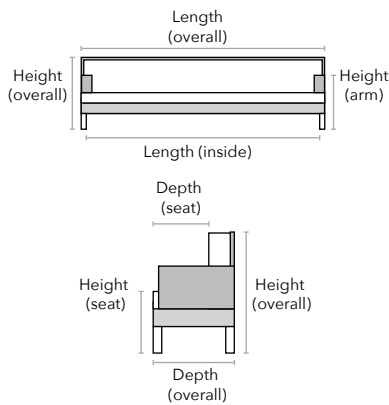

WARRANTY

FRAMES: Lifetime Limited
SPRINGS: Lifetime Limited
CUSHION CORES: 1 Year Limited
FABRICS: 1 Year
MATTRESSES: 1 Year
SOFA BED MECHANISMS: 3 Years
SWIVEL MECHANISMS: 3 Years

NOTE: As an inherent quality of a hand-crafted product, all dimensions are approximate

Description	PC	Length Outside to Outside	Length Inside to Inside	Depth Overall	Depth Seat	Height Seat	Height Arm	Height Overall	YDS
Sofa Wide	WS	94"	78"	37"	22"	19"	28"	36"	17
Sofa	S	84"	69"	37"	22"	19"	28"	36"	15
Loveseat	L	62"	46"	37"	22"	19"	28"	36"	12
Chair 1/2	H	50"	34"	37"	22"	19"	28"	36"	10
Left Hand Facing Sectional Sofa	ISS	91"	72"	37"	22"	19"	28"	36"	17
Right Hand Facing Sectional Sofa	RSS	91"	72"	37"	22"	19"	28"	36"	17
Left Hand Facing Sofa	IS	77"	69"	37"	22"	19"	28"	36"	14
Right Hand Facing Sofa	RS	77"	69"	37"	22"	19"	28"	36"	14
Left Hand Facing Loveseat	IL	53"	46"	37"	22"	19"	28"	36"	11
Right Hand Facing Loveseat	RL	53"	46"	37"	22"	19"	28"	36"	11
Left Hand Facing Chaise	IZ	32"	24"	64"	50"	19"	28"	36"	10
Right Hand Facing Chaise	RZ	32"	24"	64"	50"	19"	28"	36"	10
Bin Ottoman	N	38"	NA	24"	NA	19"	NA	18"	3
Ottoman 1/2	LO	38"	NA	24"	NA	19"	NA	18"	3