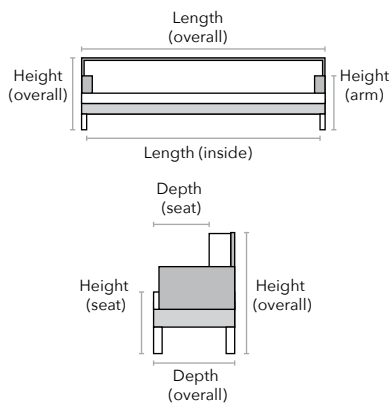

SPADE

HOW WE MEASURE

Description	PC	Length Outside to Outside	Length Inside to Inside	Depth Overall	Depth Seat	Height Seat	Height Arm	Height Overall	YDS
Swivel Chair	SW	32"	22"	30"	23"	18"	30"	32"	6

Swivel Chair

NOTE: As an inherent quality of a hand-crafted product, all dimensions are approximate

FEATURES

- 
Swivel base
- 
1.9lb foam seat cushion
- 
1.5lb foam back cushion
- 
Available in fabric + leather

STANDARD BASE